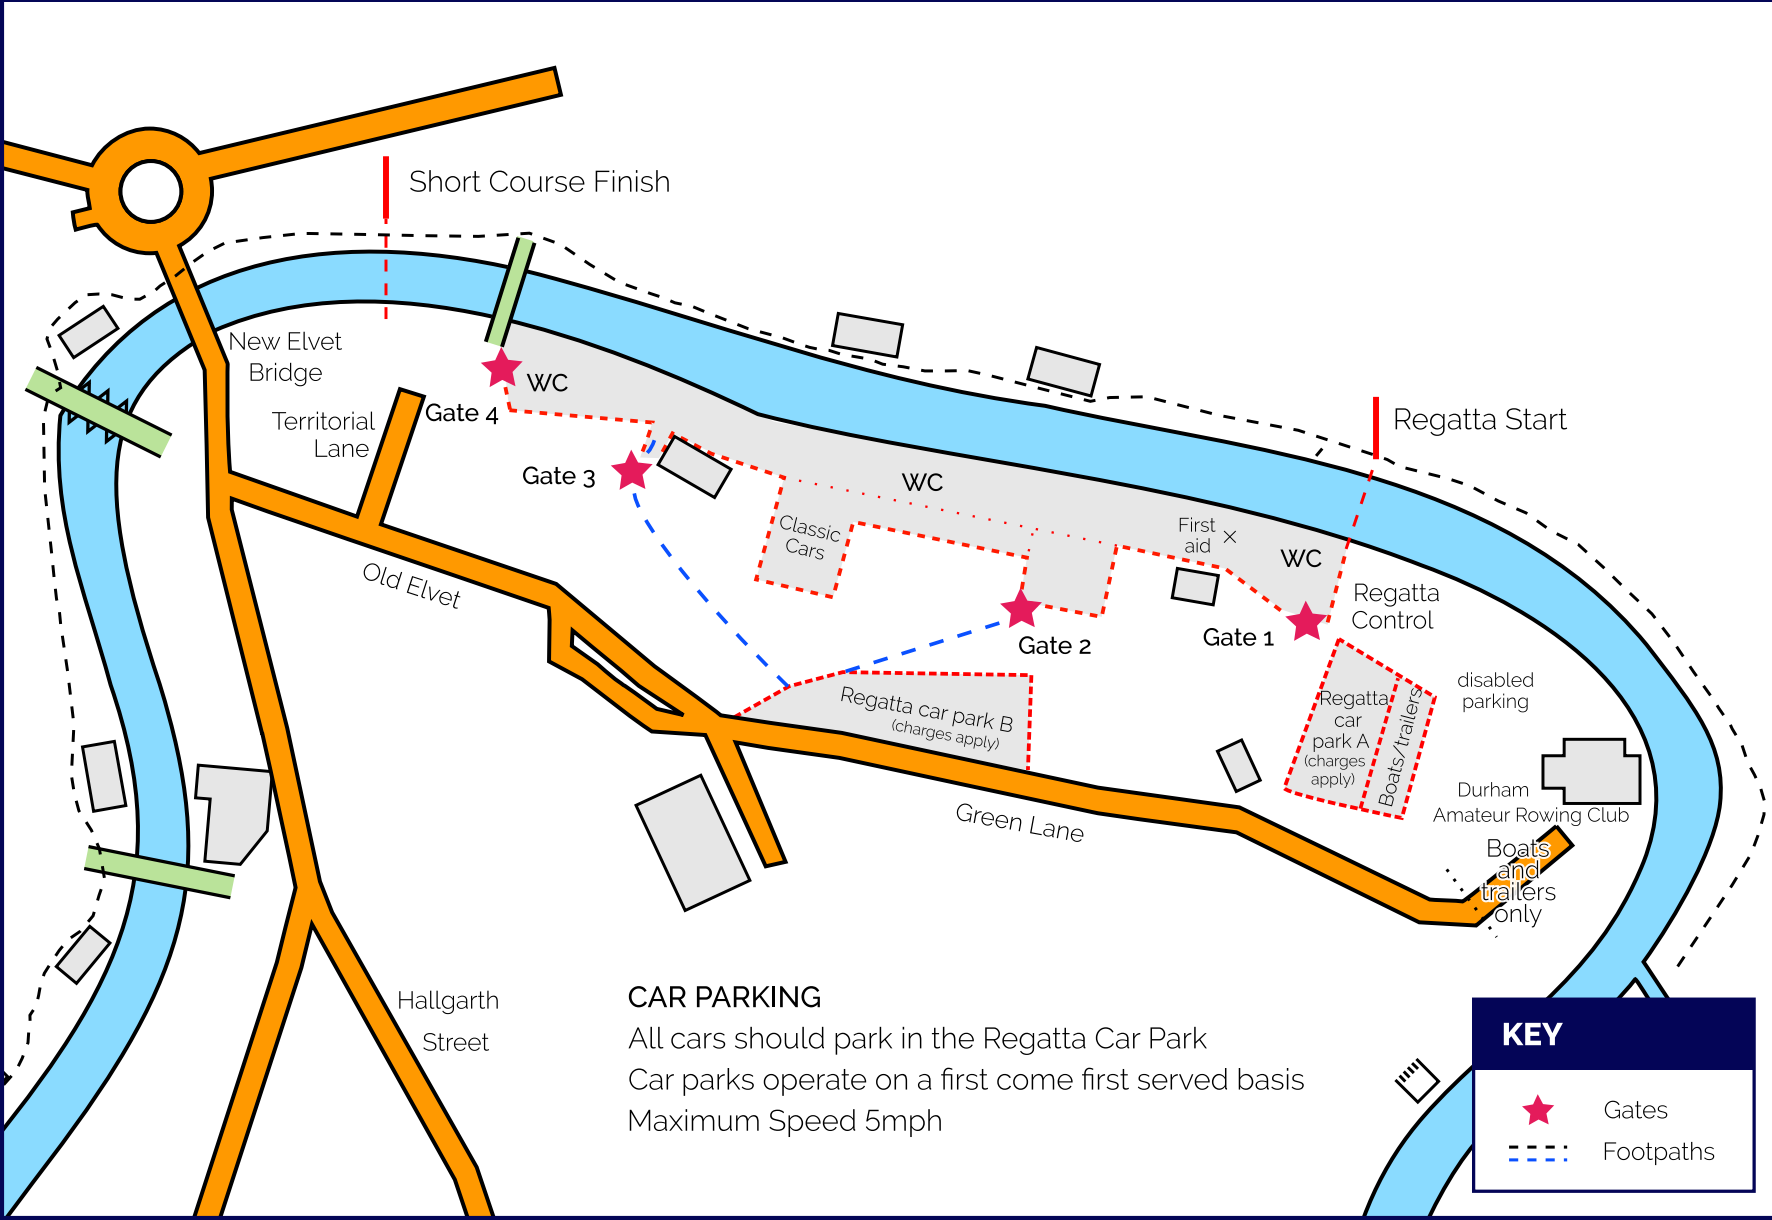

# DURHAM REGATTA

## CAR PARKING

All cars should park in the Regatta Car Park  
Car parks operate on a first come first served basis  
Maximum Speed 5mph

## KEY

- ★ Gates
- Footpaths