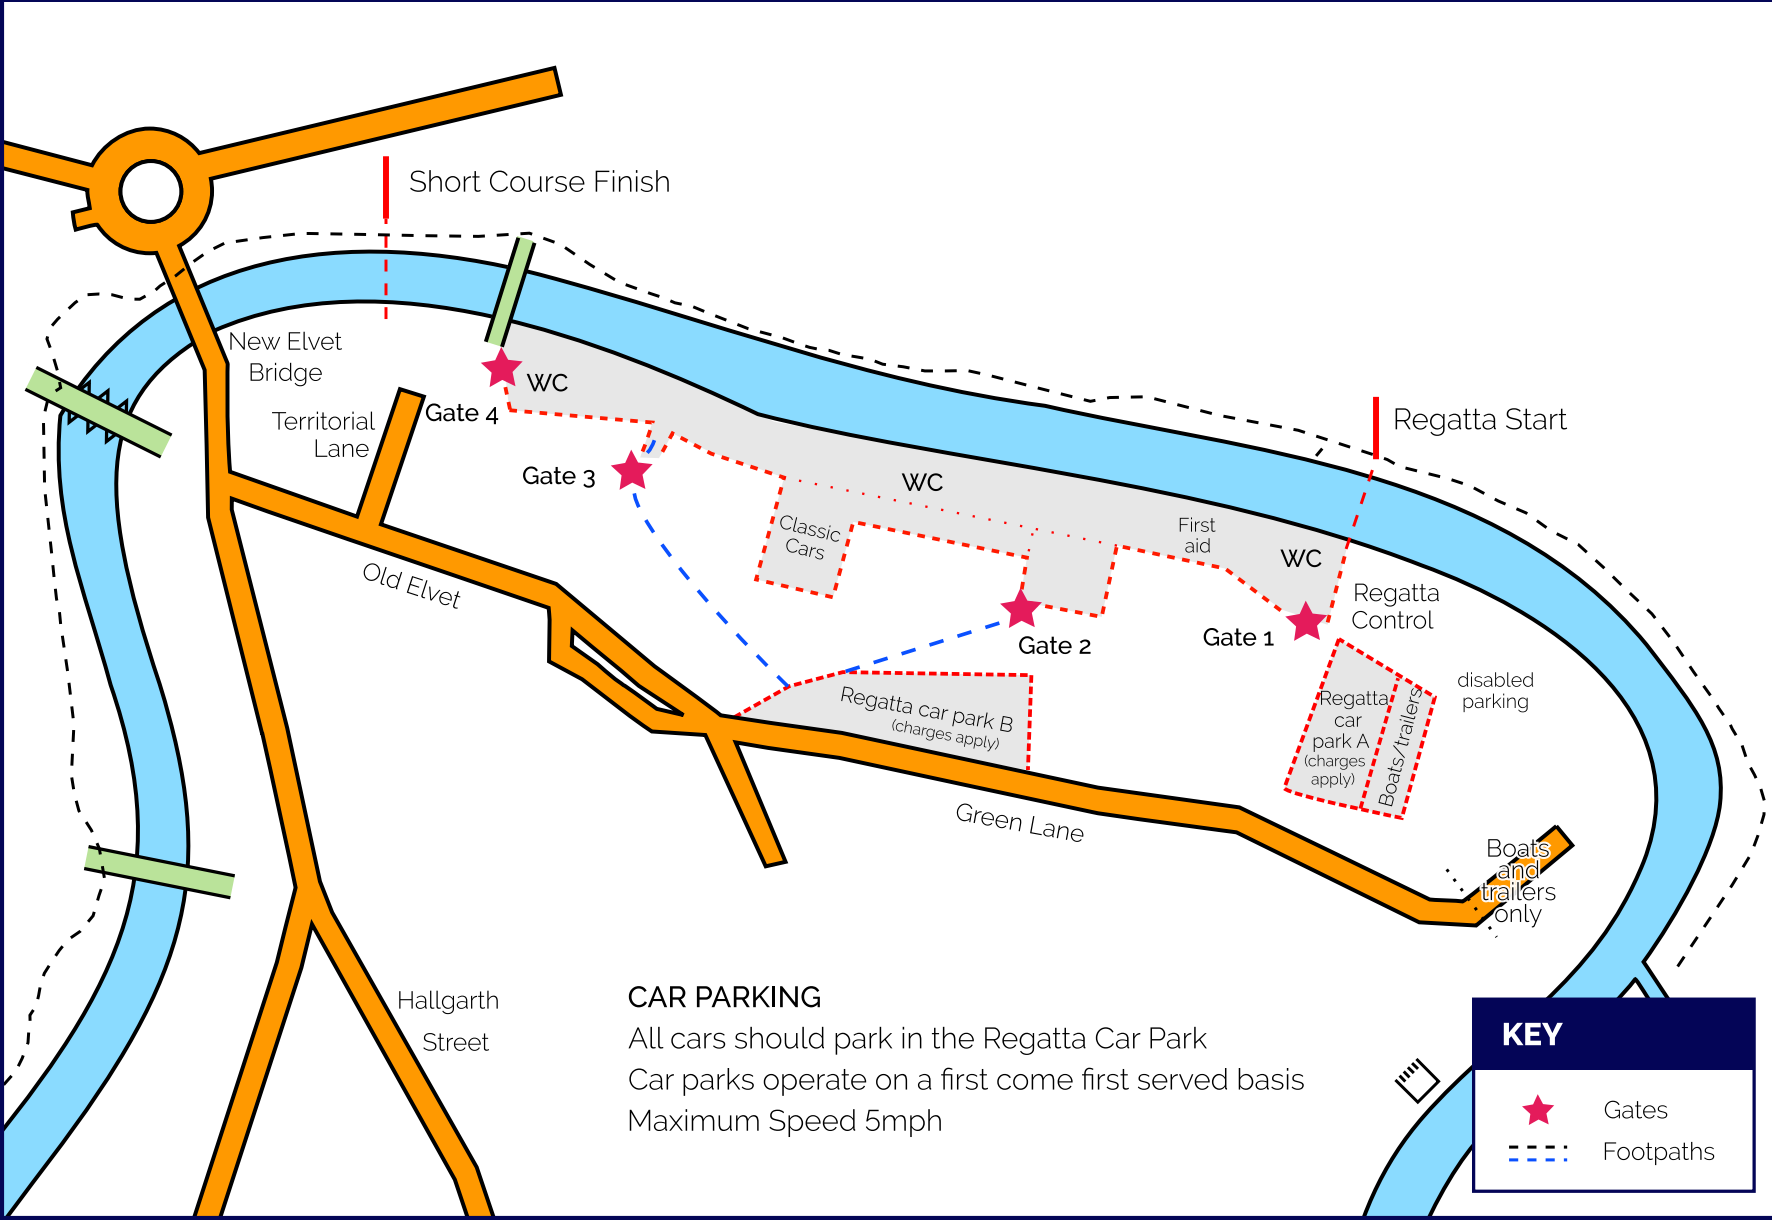

DURHAM REGATTA

Short Course Finish

New Elvet Bridge
Territorial Lane

Gate 4

Gate 3

Old Elvet

Classic Cars

WC

First aid

WC

Gate 2

Gate 1

Regatta Control

Regatta car park A
(charges apply)

disabled parking

Regatta car park B
(charges apply)

Green Lane

Boats and trailers only

Hallgarth Street

CAR PARKING

All cars should park in the Regatta Car Park
Car parks operate on a first come first served basis
Maximum Speed 5mph

KEY

- ★ Gates
- Footpaths