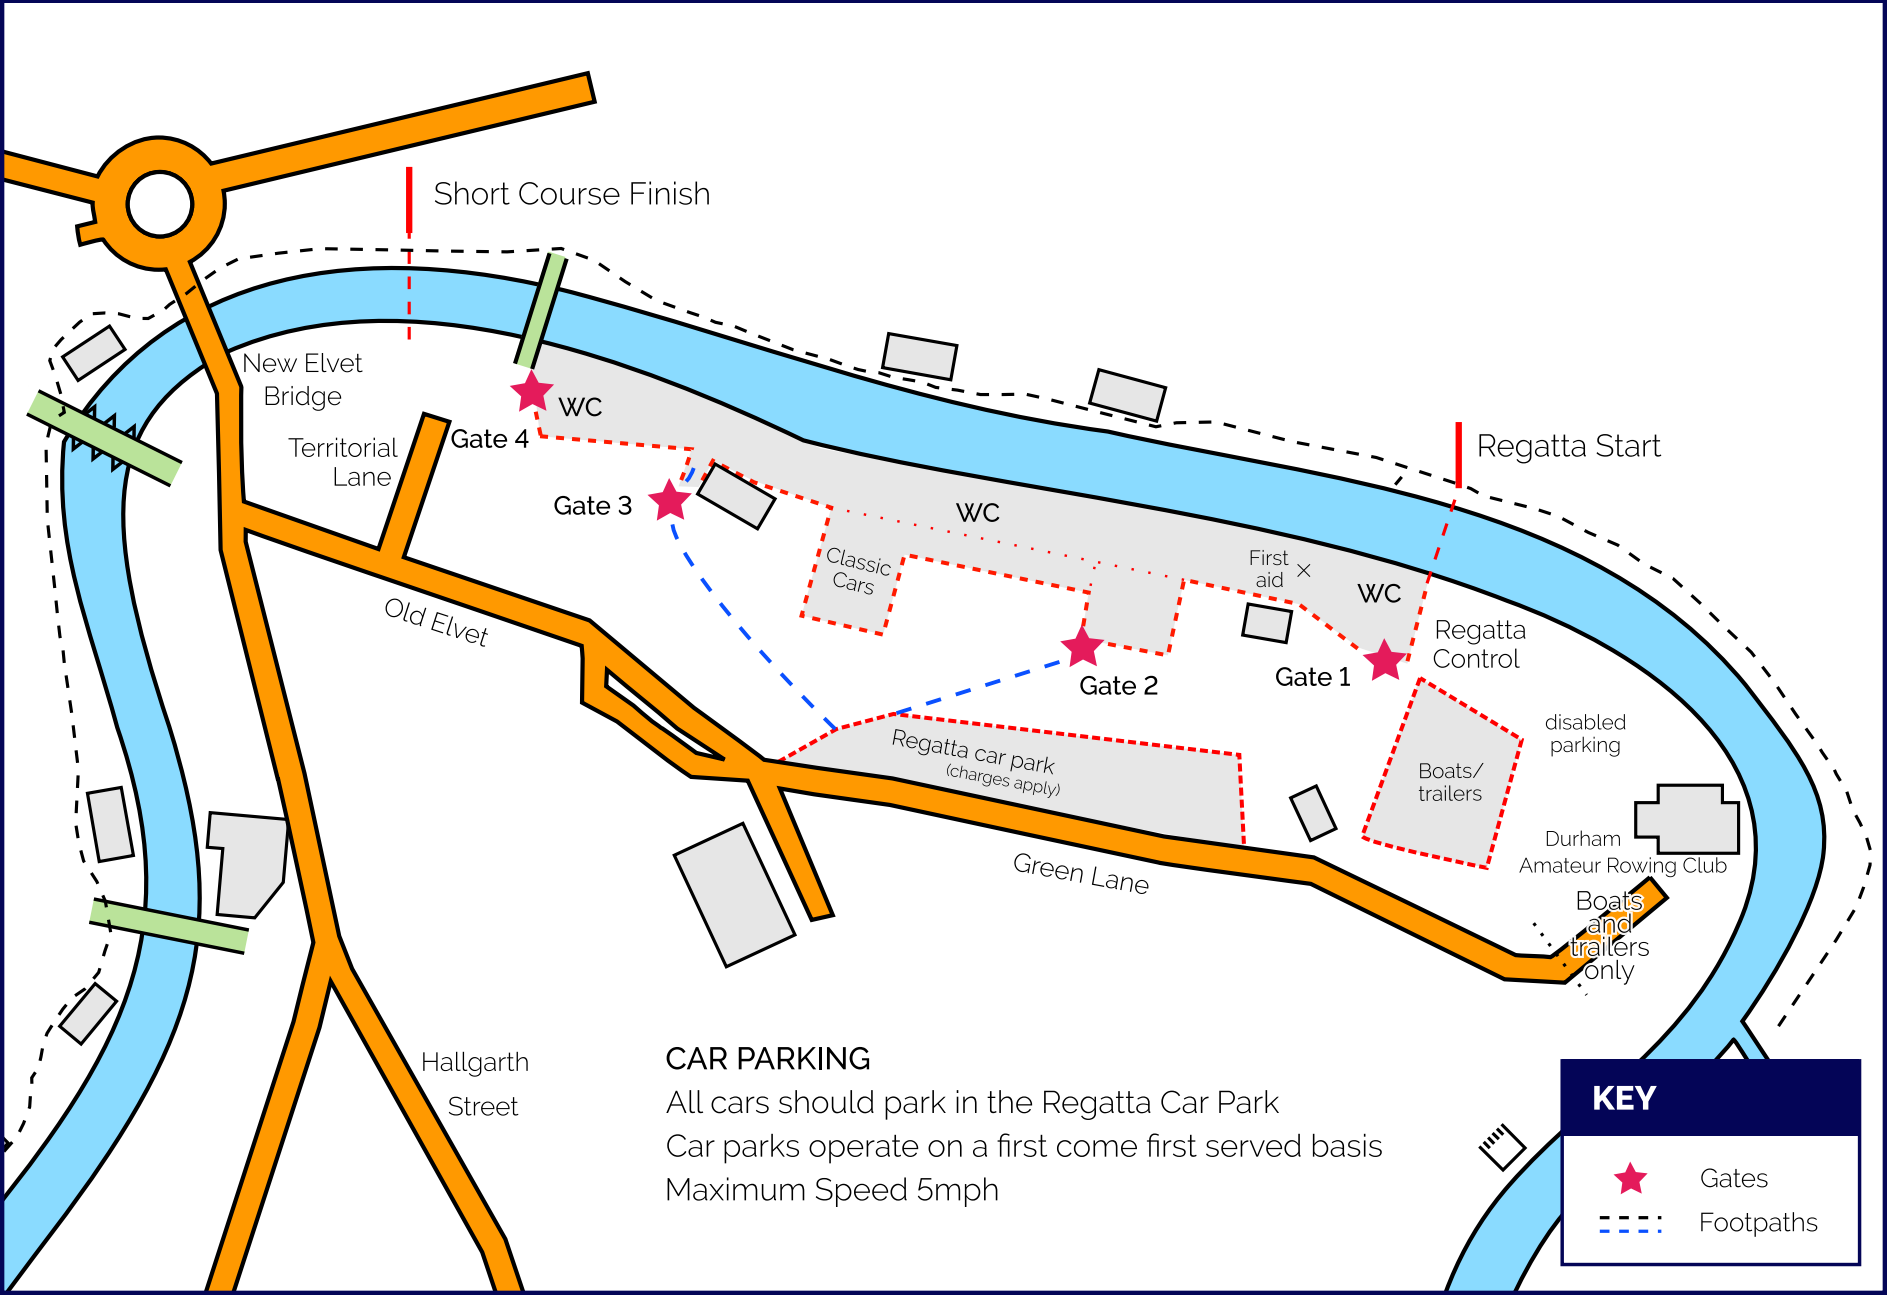

# DURHAM REGATTA

## CAR PARKING

All cars should park in the Regatta Car Park  
Car parks operate on a first come first served basis  
Maximum Speed 5mph

## KEY

- ★ Gates
- Footpaths