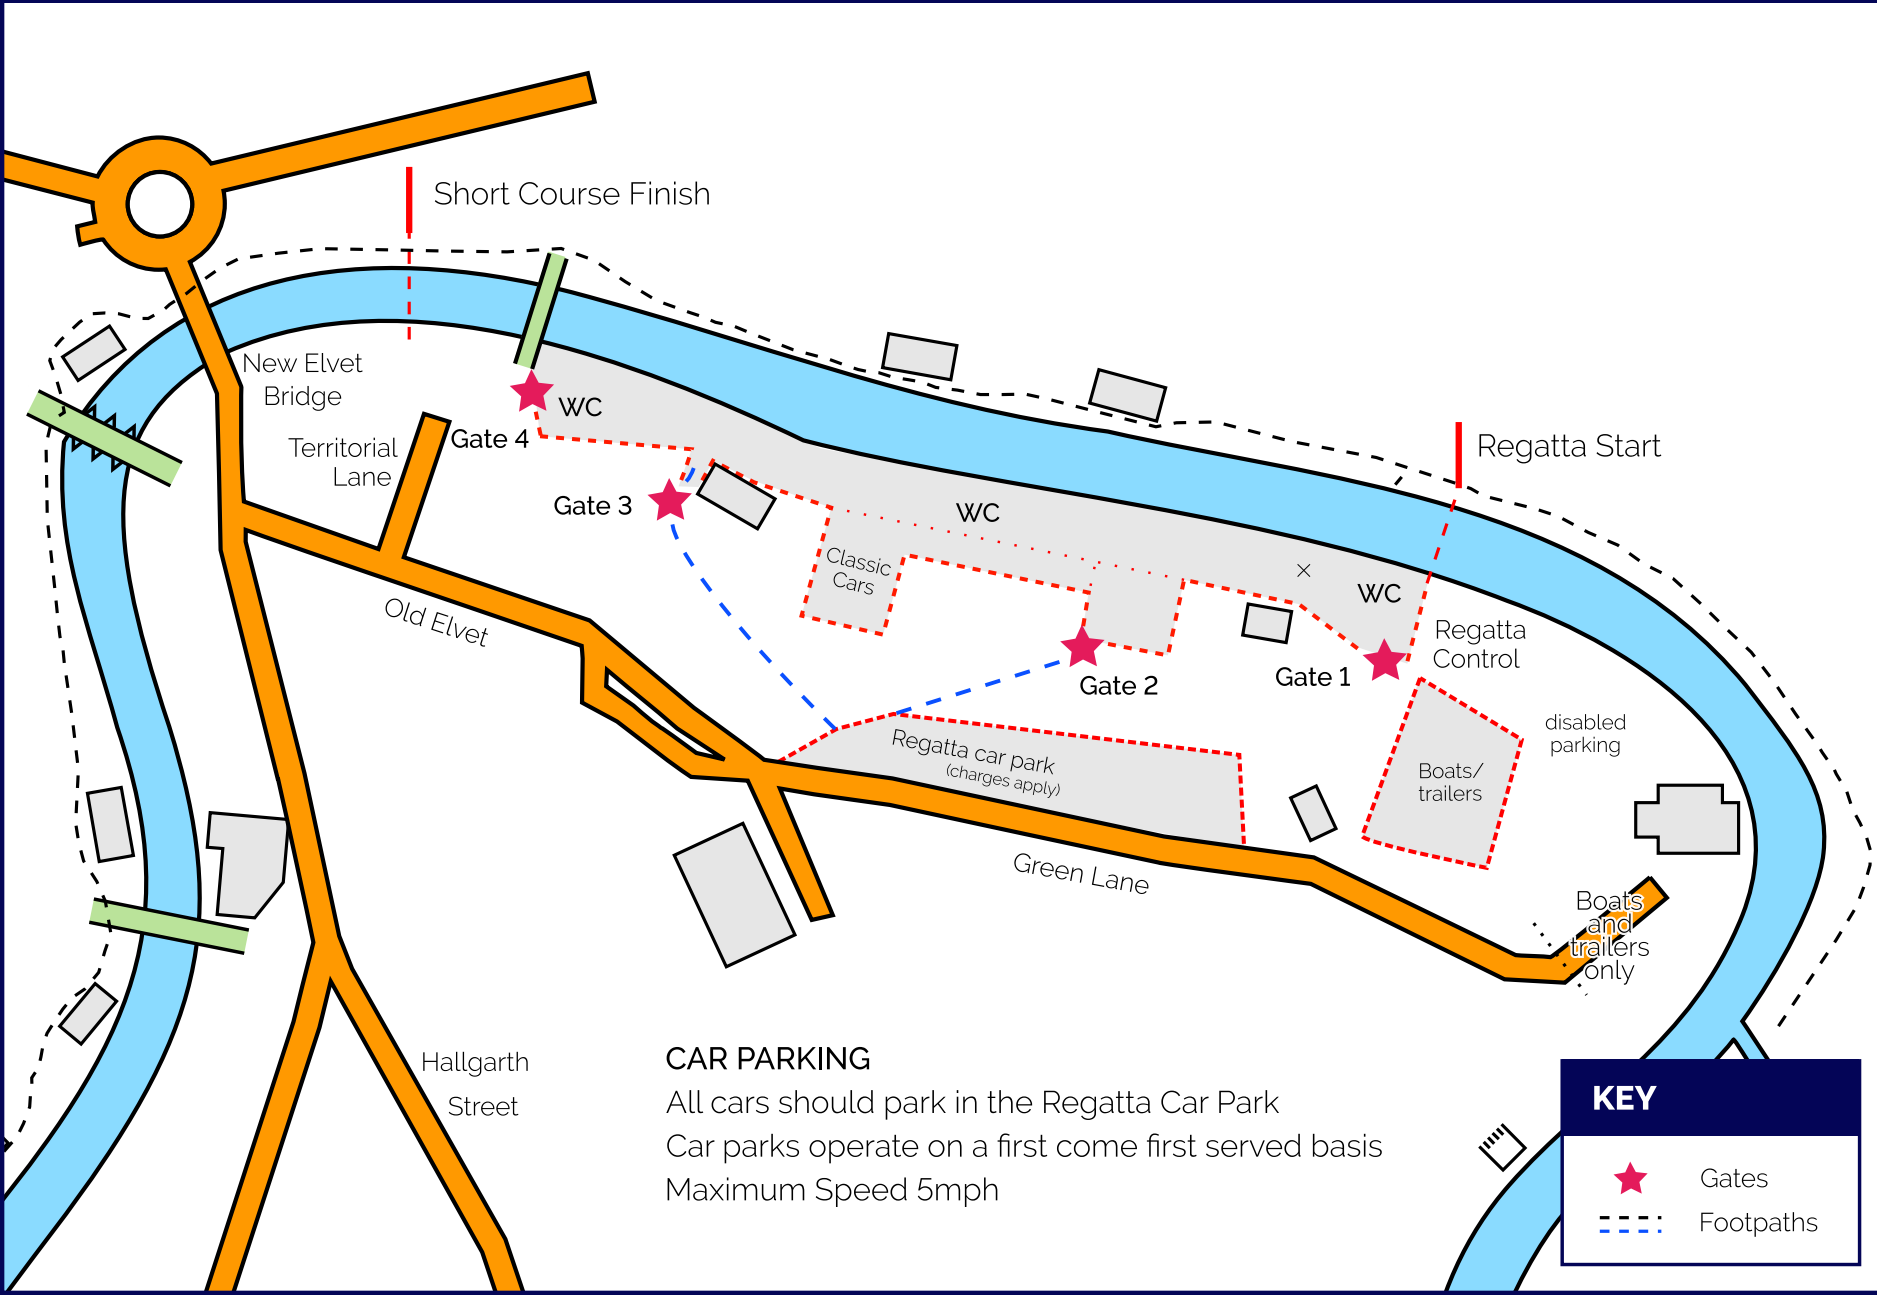

DURHAM REGATTA

CAR PARKING

All cars should park in the Regatta Car Park
Car parks operate on a first come first served basis
Maximum Speed 5mph

KEY

- ★ Gates
- - - Footpaths