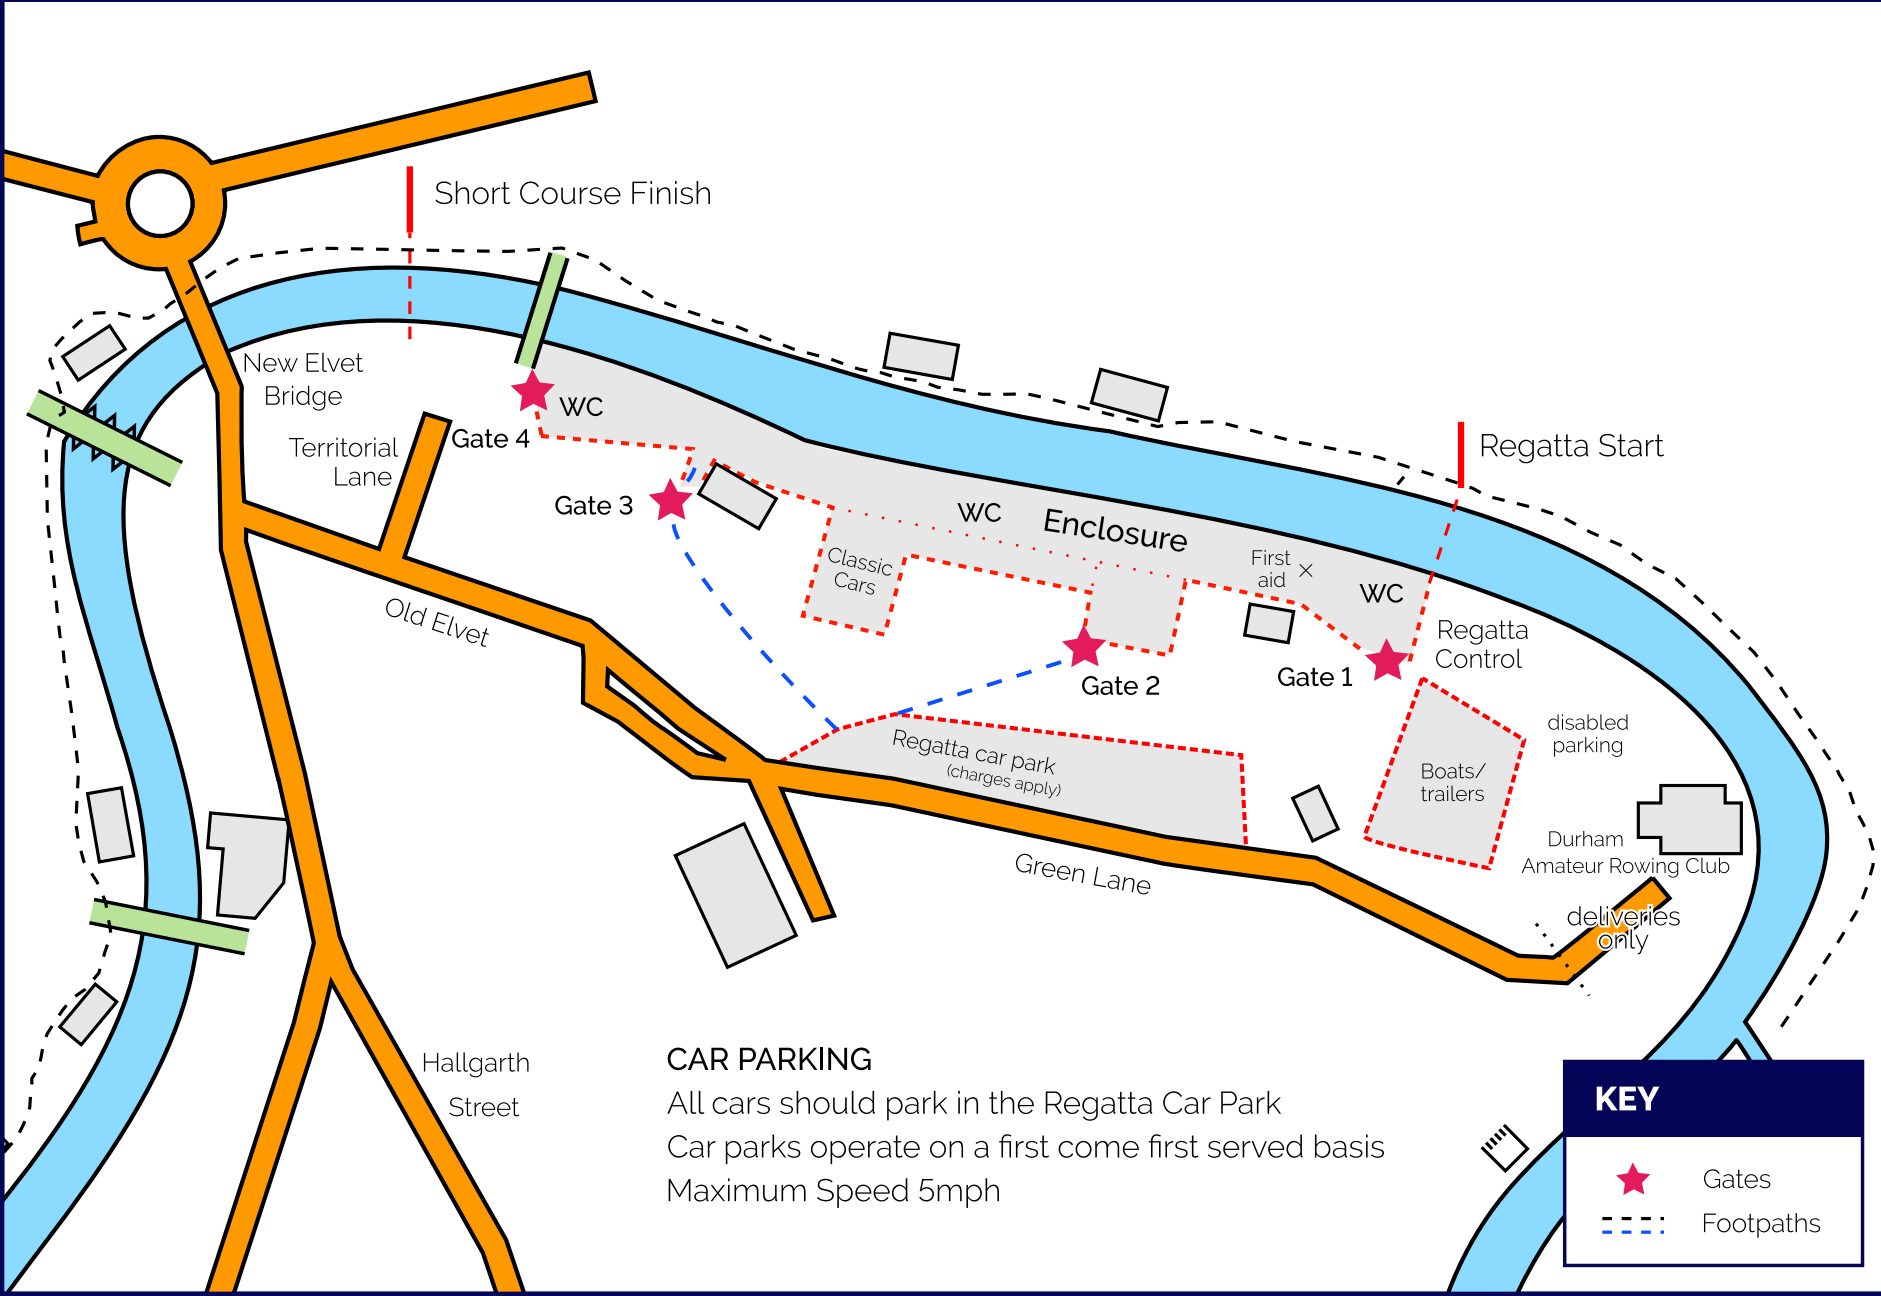

DURHAM REGATTA

CAR PARKING

All cars should park in the Regatta Car Park
 Car parks operate on a first come first served basis
 Maximum Speed 5mph

KEY

-  Gates
-  Footpaths