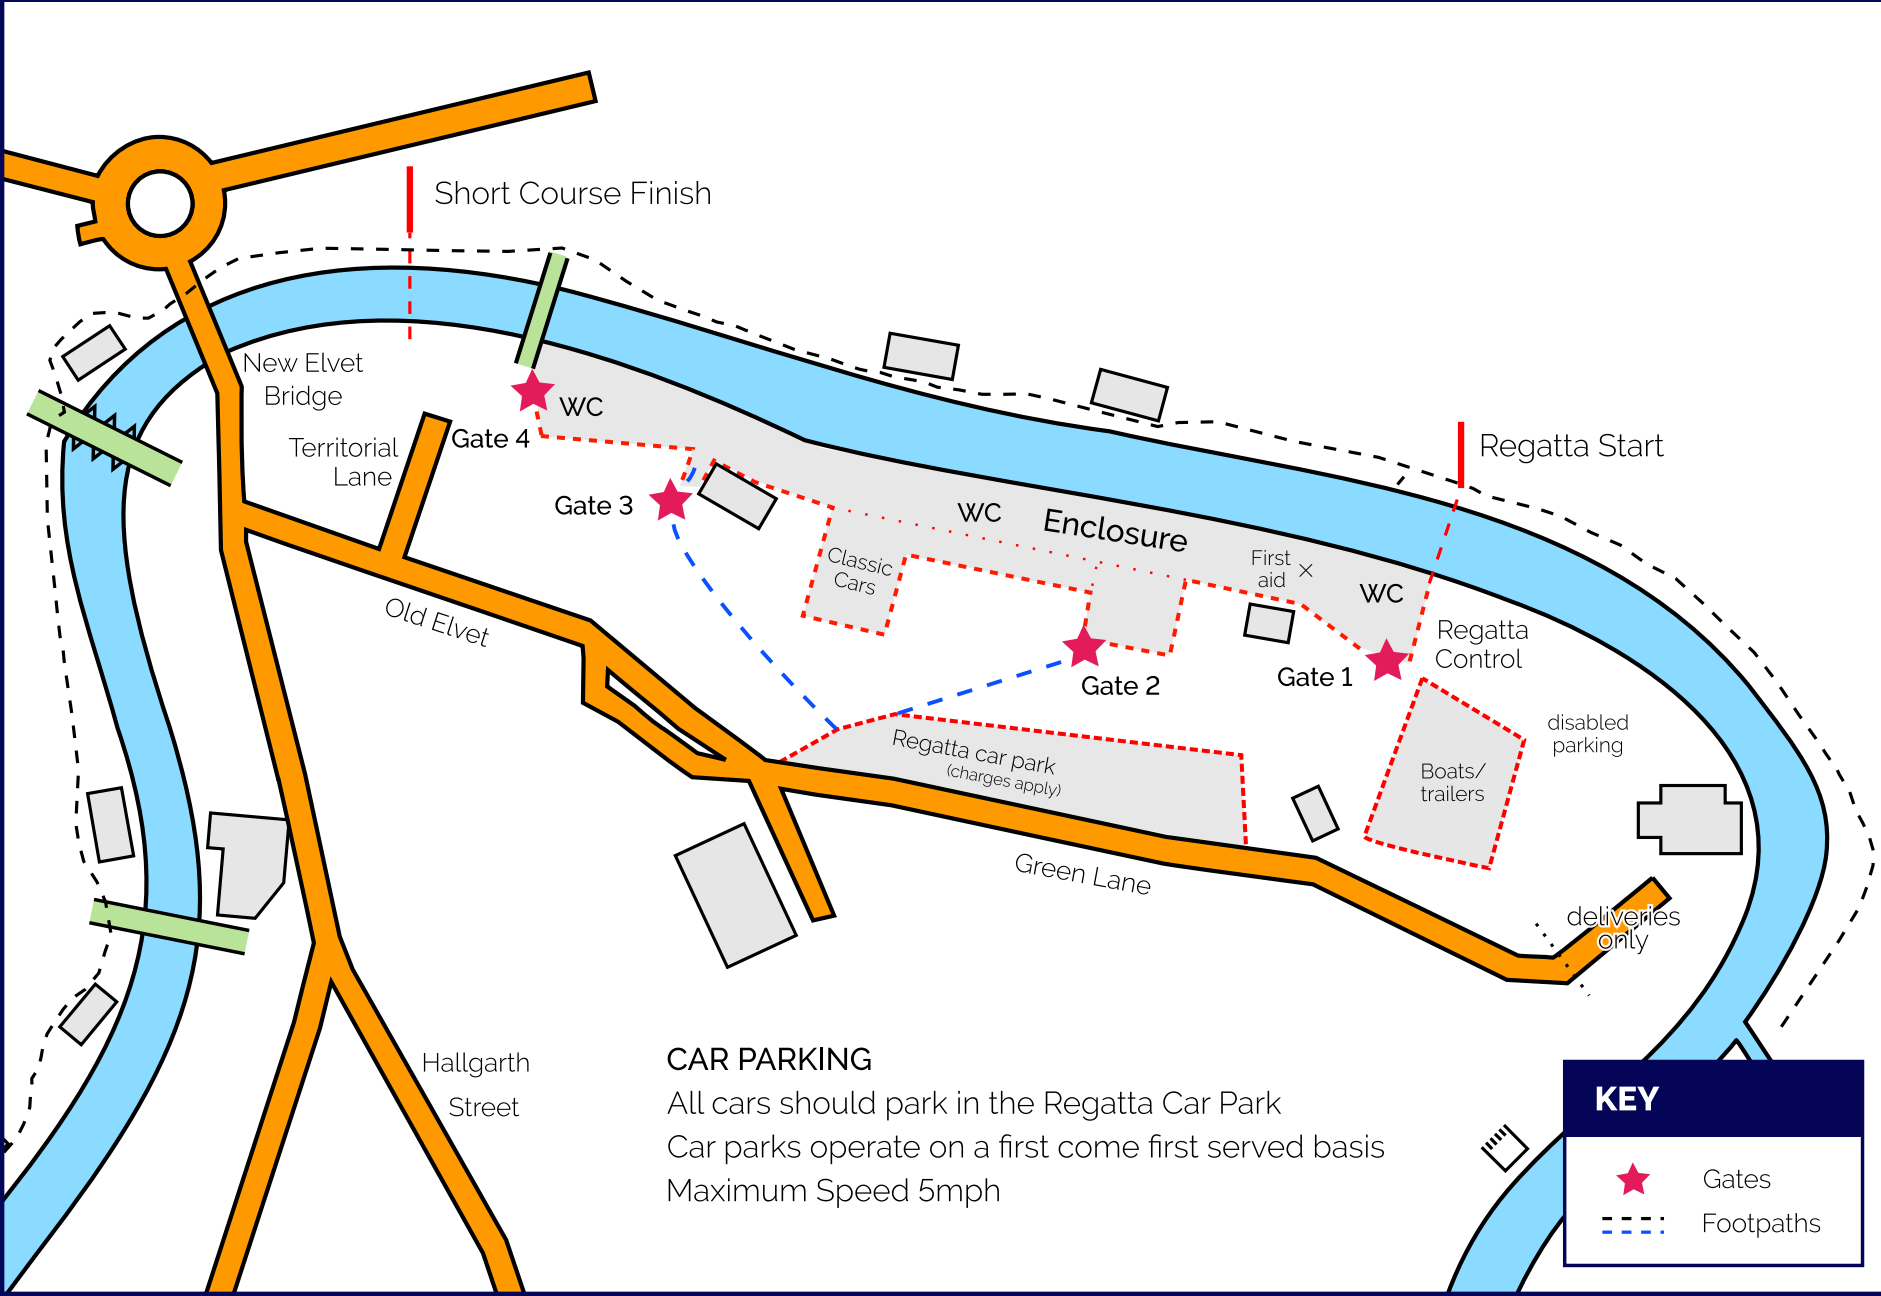

DURHAM REGATTA

CAR PARKING

All cars should park in the Regatta Car Park
Car parks operate on a first come first served basis
Maximum Speed 5mph

KEY

- ★ Gates
- Footpaths