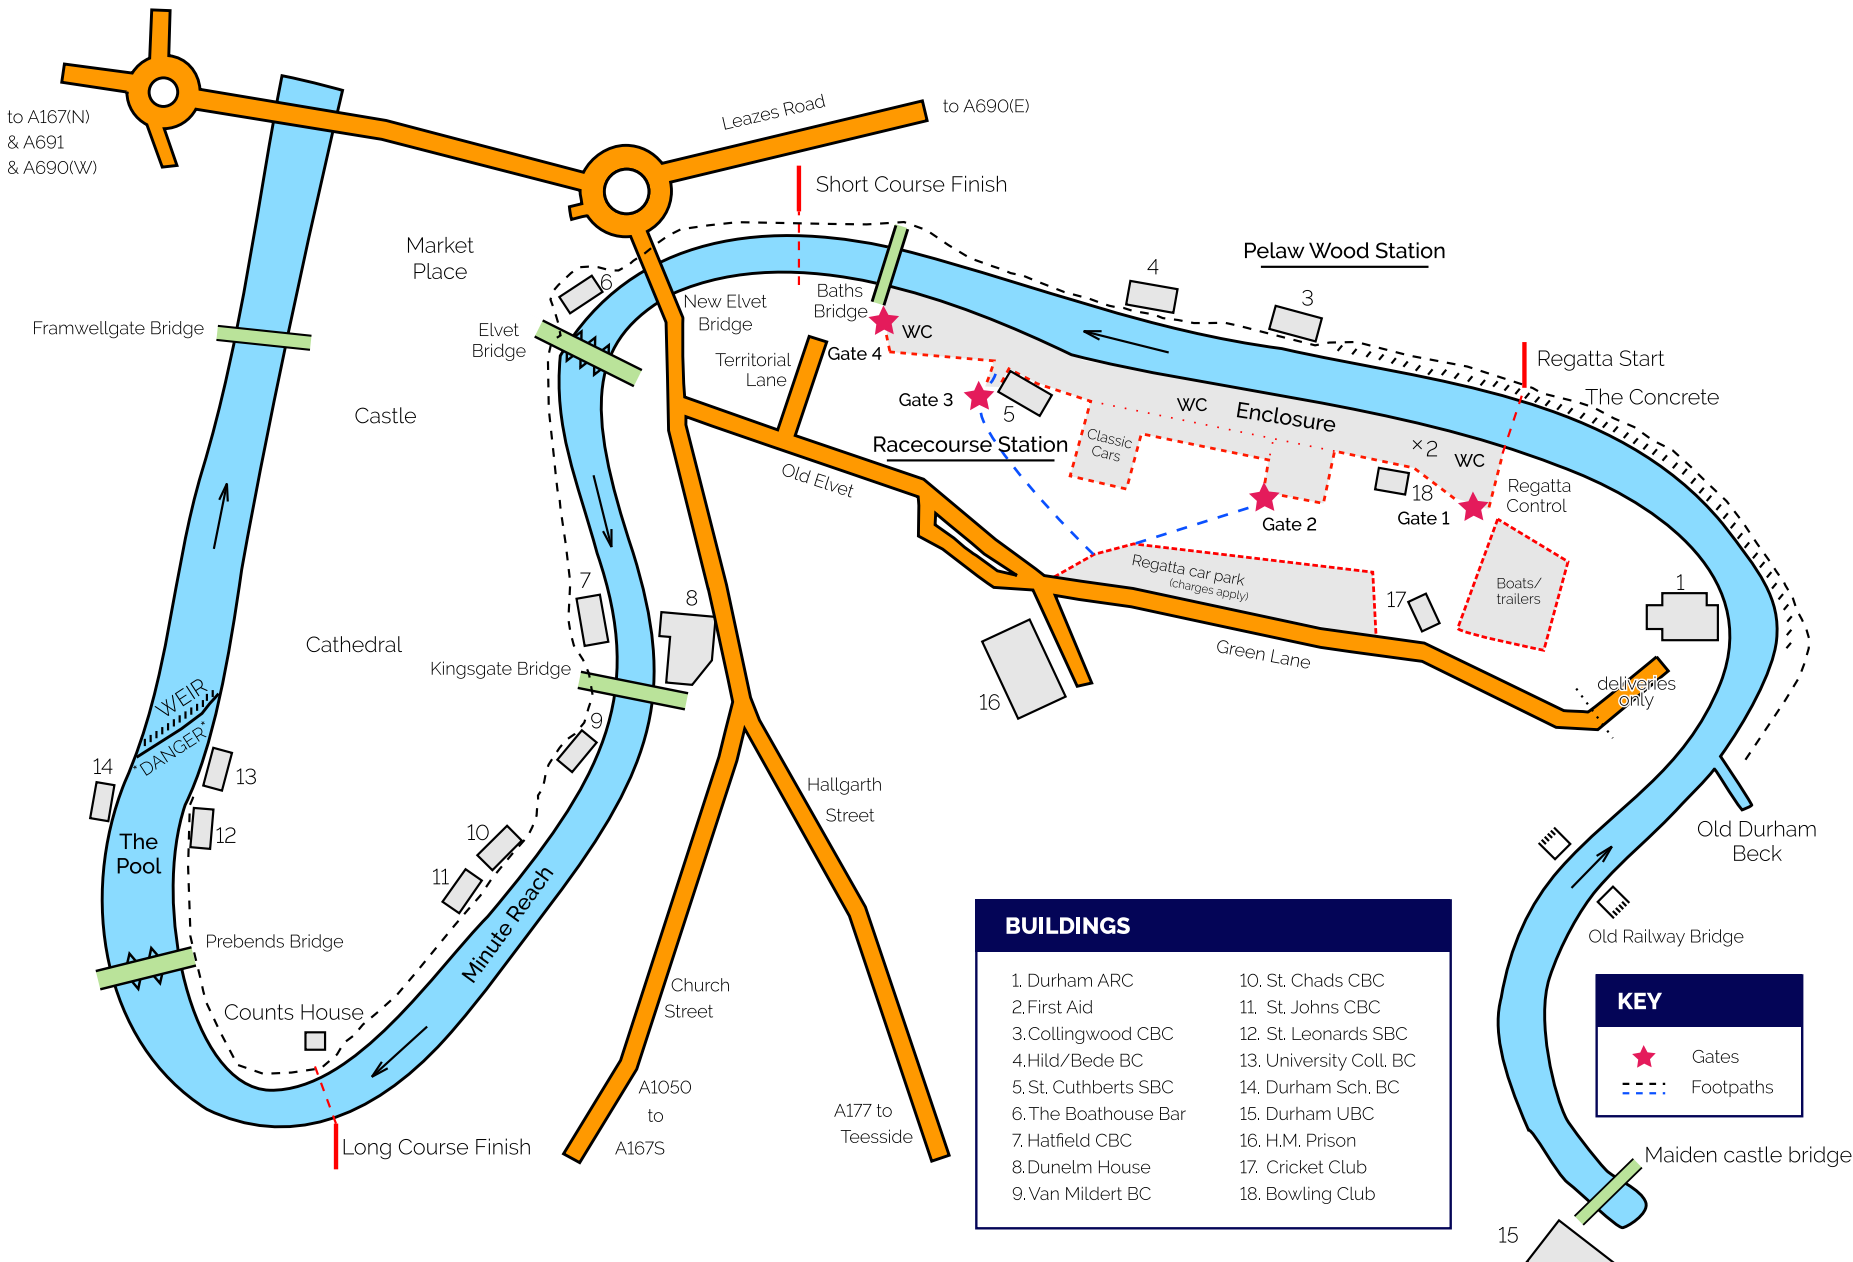

DURHAM REGATTA

BUILDINGS	
1. Durham ARC	10. St. Chads CBC
2. First Aid	11. St. Johns CBC
3. Collingwood CBC	12. St. Leonards SBC
4. Hild/Bede BC	13. University Coll. BC
5. St. Cuthberts SBC	14. Durham Sch. BC
6. The Boathouse Bar	15. Durham UBC
7. Hatfield CBC	16. H.M. Prison
8. Dunelm House	17. Cricket Club
9. Van Mildert BC	18. Bowling Club

KEY

- ★ Gates
- - - Footpaths

to A167(N)
& A691
& A690(W)

Leazes Road to A690(E)

Market Place

Pelaw Wood Station

Framwellgate Bridge

Elvet Bridge

Short Course Finish

New Elvet Bridge

Baths Bridge

4

3

Castle

Territorial Lane

Gate 4

Gate 3

5

WC Enclosure

× 2 WC

18

Gate 1

Regatta Control

Boats/trailers

Regatta Start

The Concrete

Cathedral

Kingsgate Bridge

Racecourse Station

Old Elvet

Green Lane

16

Regatta car park (charges apply)

17

deliveries only

1

14

WEIR DANGER

13

The Pool

12

11

Minute Reach

10

Prebends Bridge

Counts House

Long Course Finish

Hallgarth Street

Church Street

A1050 to A167S

A177 to Teesside

Old Durham Beck

Old Railway Bridge

Maiden castle bridge

15