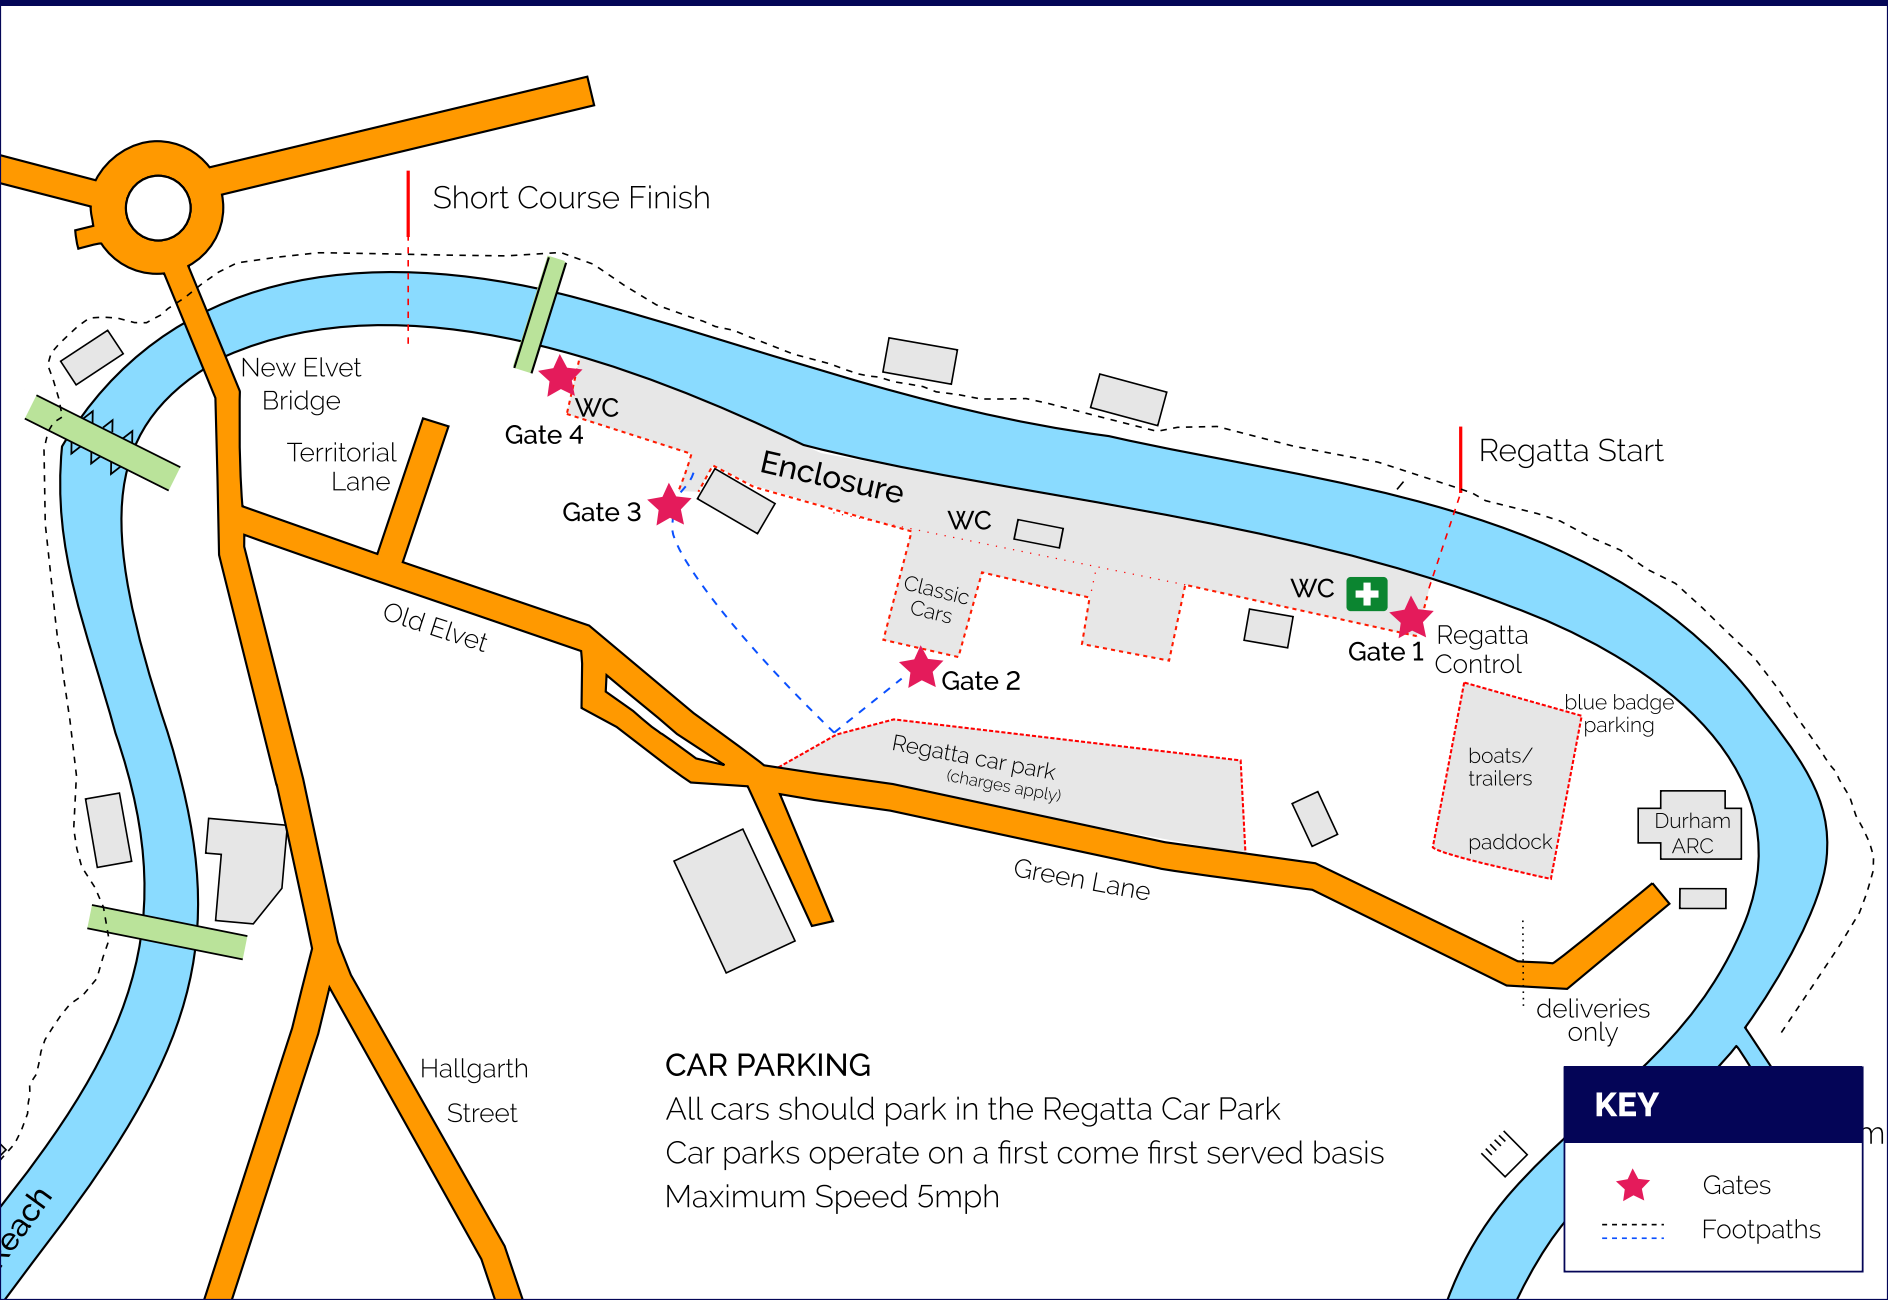

DURHAM REGATTA

CAR PARKING

All cars should park in the Regatta Car Park
 Car parks operate on a first come first served basis
 Maximum Speed 5mph

KEY

-  Gates
-  Footpaths